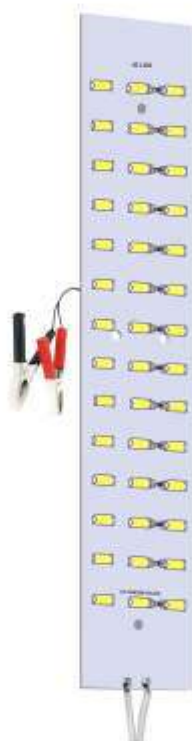

42 SMD
(With Clip)