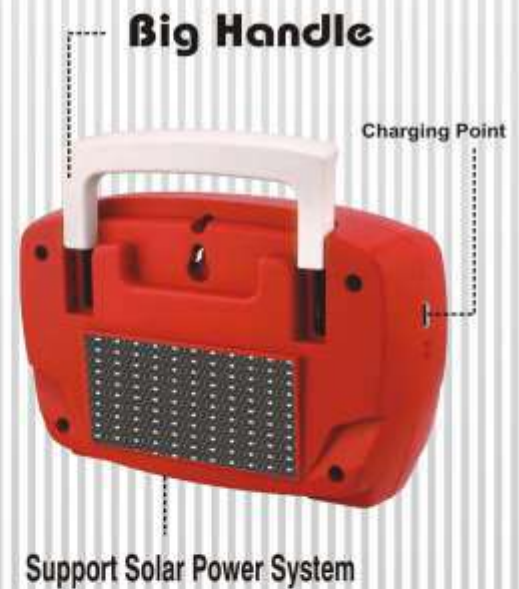

- Material : ABS Plastic Body
- SMD Details : 2 COB Chip
- SMD Wattage : 7 Watt
- Battery Details : 4V 1000 MAH Lead Acid
- Package : 12 Pcs. Printed Carton
- Charging Point : Samsung Pin & Solar Panel

All Model Are Available in Solar & Without Solar Panel