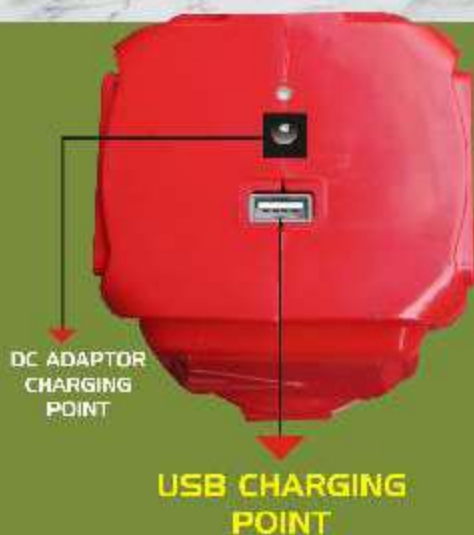

Star Deep®

A QUALITY PRODUCT

30
HOURS
STAND BY

PORTABLE
Power Bank

COB

Side Light

120
WATT
Laser Light

Battery
6 VOLT 5.0 AH

DC ADAPTOR
CHARGING

Material : ABS Plastic Body

SMD Wattage : 120 Watt

Package : 6 Pcs. Printed Carton

Charging Point : DC Adaptor & USB Charging Point

BLINKER FUNCTION

MODEL NO.

SAMRAT