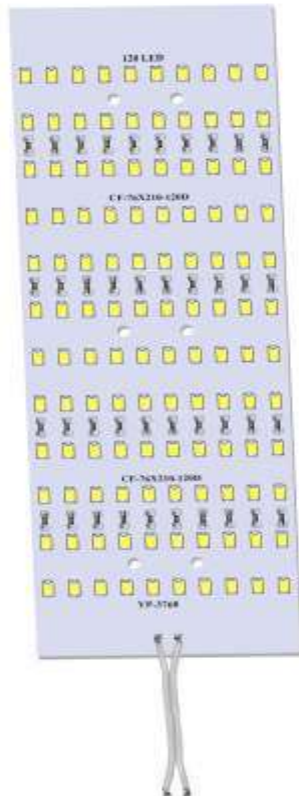

## 12 DC SMD LED LIGHT

21 SMD

30 SMD

42 SMD

45 SMD

60 SMD

84 SMD

90 SMD