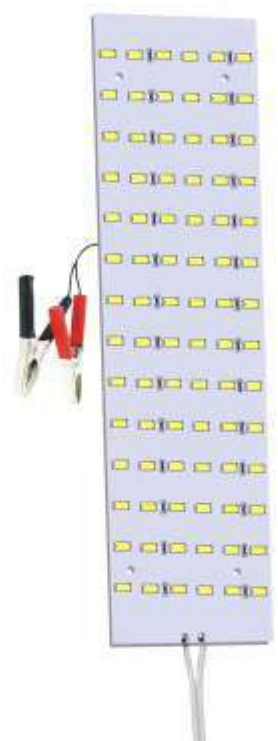

45 SMD
(With Clip)

84 SMD
(With Clip)