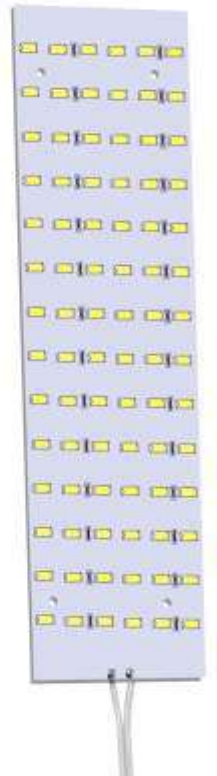

## 12 DC SMD LED LIGHT

21 SMD

30 SMD

42 SMD

45 SMD

60 SMD

84 SMD

90 SMD