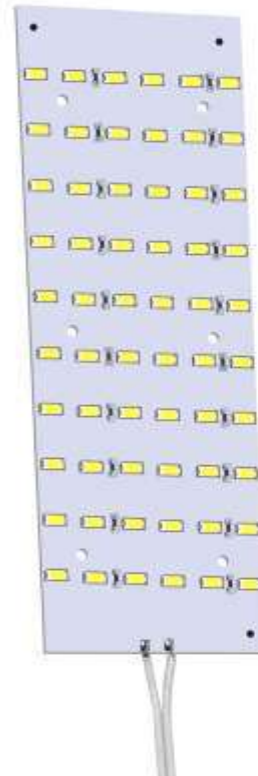

## 12 DC SMD LED LIGHT

21 SMD

30 SMD

42 SMD

45 SMD

60 SMD

84 SMD

90 SMD