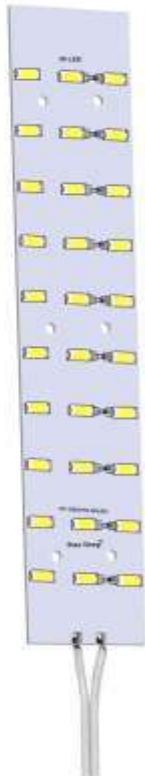

## 12 DC SMD LED LIGHT

21 SMD

30 SMD

42 SMD

45 SMD

60 SMD

84 SMD

90 SMD